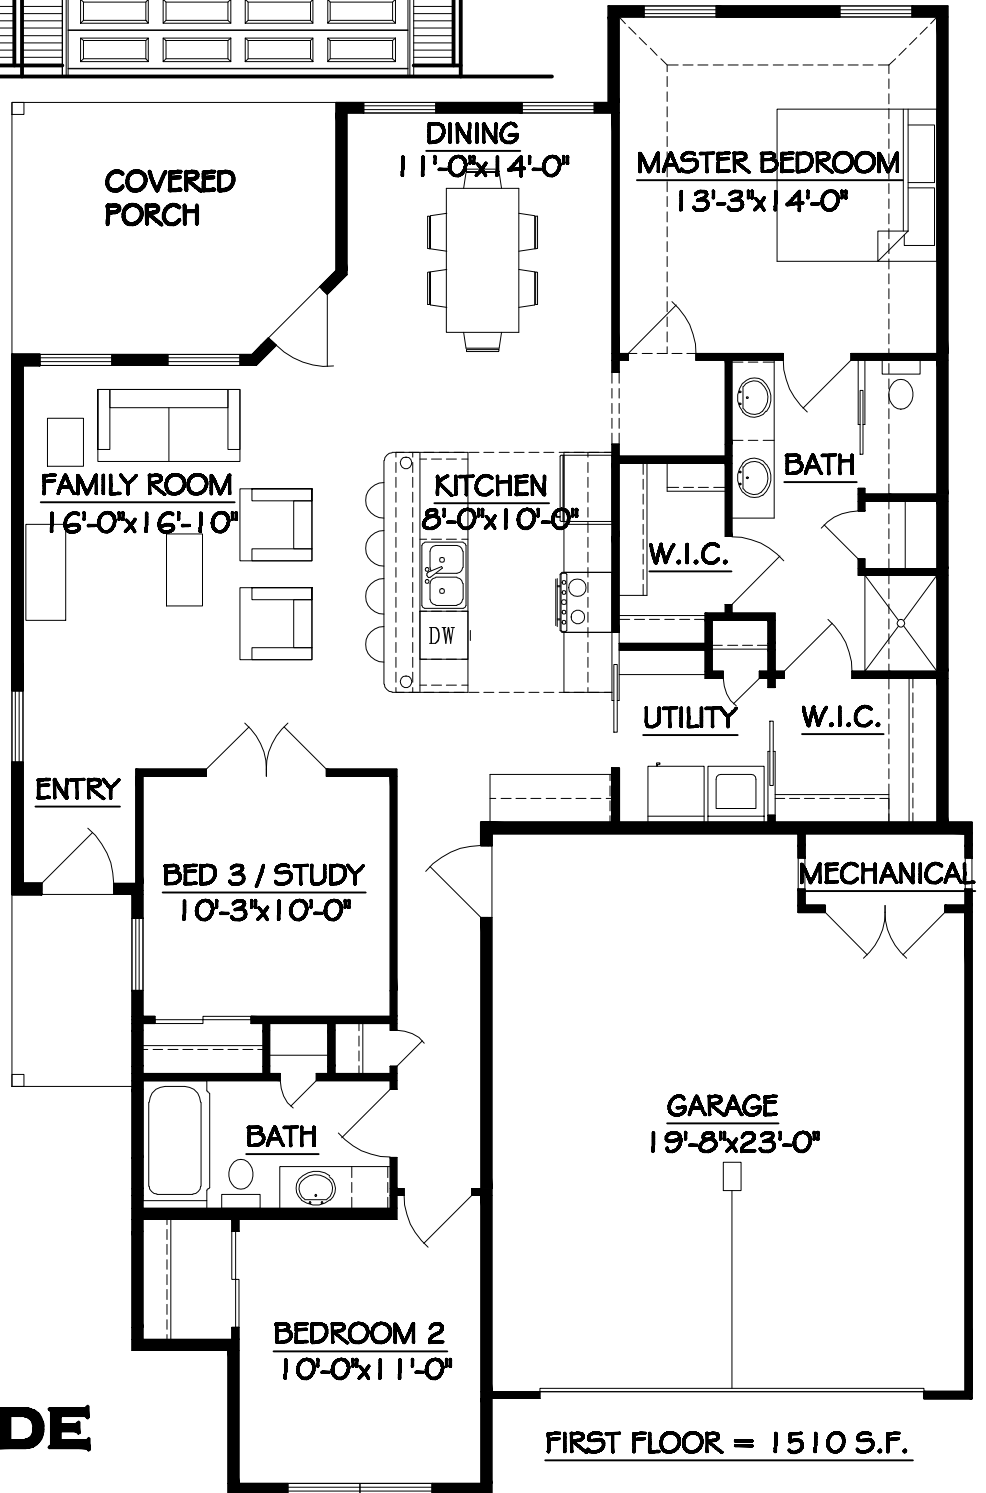

FRONT ELEVATION

THE VERDE

FIRST FLOOR = 1510 S.F.